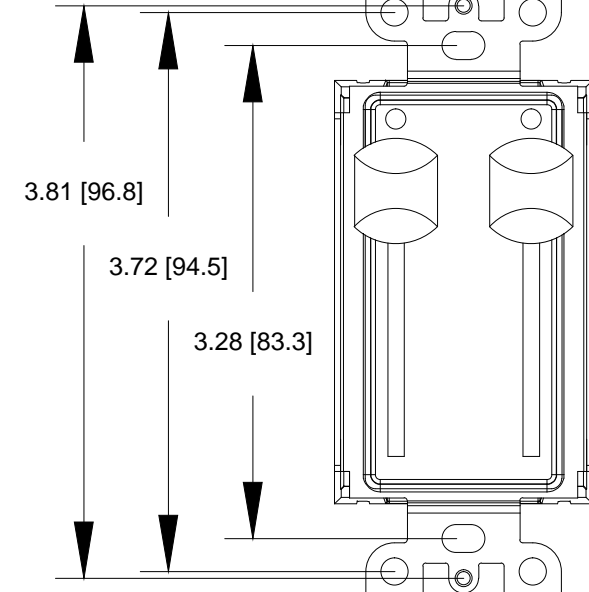

0700-5411  
2-Button  
Master Station Insert

0700-5412  
4-Button  
Master Station Insert

0700-5413  
1-Slider  
Master Station Insert

0700-5414  
2-Slider  
Master Station Insert

0700-5901  
2-Button  
Slave Station Insert

0700-5902  
4-Button  
Slave Station Insert

0700-5903  
1-Slider  
Slave Station Insert

0700-5904  
2-Slider  
Slave Station Insert

**Notes:**  
Stations mount on 1.88" [47.75mm] centers  
Available in the following colors:  
BL-Black  
WW-White

DRAWN BY: BRIAN F. EVANS  
DATE: 5/10/2017  
CHECKED: ROBERT BELL  
SCALE: NTS  
UNITS: INCHES [mm]

REV

**A**