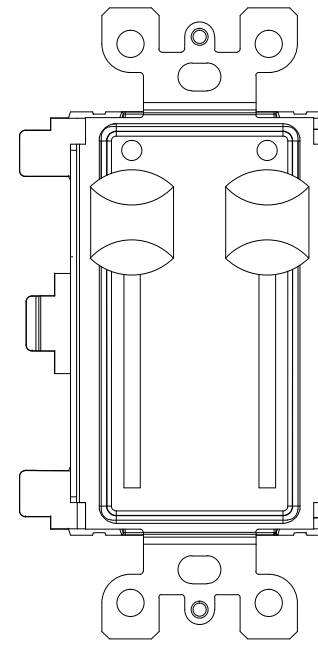

0700-5411  
2-Button  
Master Station Insert

0700-5412  
4-Button  
Master Station Insert

0700-5413  
1-Slider  
Master Station Insert

0700-5414  
2-Slider  
Master Station Insert

0700-5901  
2-Button  
Slave Station Insert

0700-5902  
4-Button  
Slave Station Insert

0700-5903  
1-Slider  
Slave Station Insert

0700-5904  
2-Slider  
Slave Station Insert

**Notes:**  
Stations mount on 1.88" [47.75mm] centers  
Available in the following colors:  
BL-Black  
WW-White

DRAWN BY: BRIAN F. EVANS  
DATE: 5/10/2017  
CHECKED: ROBERT BELL  
SCALE: NTS  
UNITS: INCHES [mm]

REV

**A**