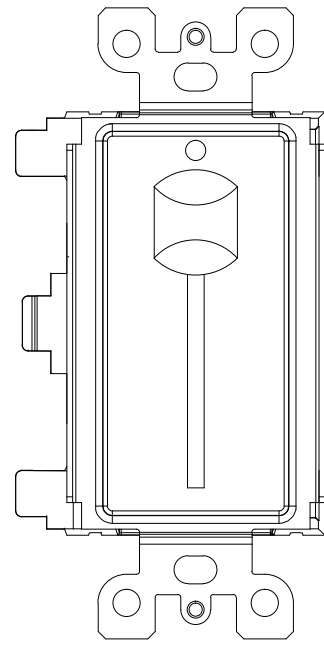

0700-5411  
2-Button  
Master Station Insert

0700-5412  
4-Button  
Master Station Insert

0700-5413  
1-Slider  
Master Station Insert

0700-5414  
2-Slider  
Master Station Insert

0700-5901  
2-Button  
Slave Station Insert

0700-5902  
4-Button  
Slave Station Insert

0700-5903  
1-Slider  
Slave Station Insert

0700-5904  
2-Slider  
Slave Station Insert

**Notes:**  
Stations mount on 1.88" [47.75mm] centers  
Available in the following colors:  
BL-Black  
WW-White

DRAWN BY: BRIAN F. EVANS  
DATE: 5/10/2017  
CHECKED: ROBERT BELL  
SCALE: NTS  
UNITS: INCHES [mm]

REV

**A**