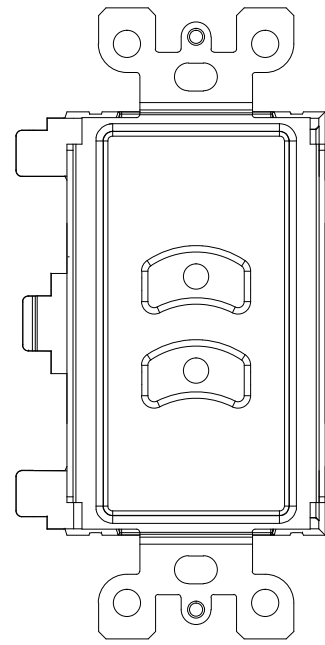

0700-5411  
2-Button  
Master Station Insert

0700-5412  
4-Button  
Master Station Insert

0700-5413  
1-Slider  
Master Station Insert

0700-5414  
2-Slider  
Master Station Insert

0700-5901  
2-Button  
Slave Station Insert

0700-5902  
4-Button  
Slave Station Insert

0700-5903  
1-Slider  
Slave Station Insert

0700-5904  
2-Slider  
Slave Station Insert

**Notes:**  
Stations mount on 1.88" [47.75mm] centers  
Available in the following colors:  
BL-Black  
WW-White

DRAWN BY: BRIAN F. EVANS  
DATE: 5/10/2017  
CHECKED: ROBERT BELL  
SCALE: NTS  
UNITS: INCHES [mm]

REV

**A**