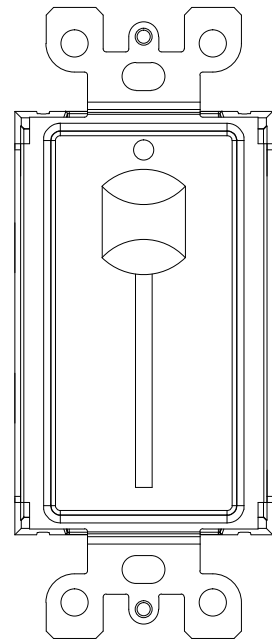

0700-5411  
2-Button  
Master Station Insert

0700-5412  
4-Button  
Master Station Insert

0700-5413  
1-Slider  
Master Station Insert

0700-5414  
2-Slider  
Master Station Insert

0700-5901  
2-Button  
Slave Station Insert

0700-5902  
4-Button  
Slave Station Insert

0700-5903  
1-Slider  
Slave Station Insert

0700-5904  
2-Slider  
Slave Station Insert

**Notes:**  
Stations mount on 1.88" [47.75mm] centers  
Available in the following colors:  
BL-Black  
WW-White

DRAWN BY: BRIAN F. EVANS  
DATE: 5/10/2017  
CHECKED: ROBERT BELL  
SCALE: NTS  
UNITS: INCHES [mm]

REV

**A**