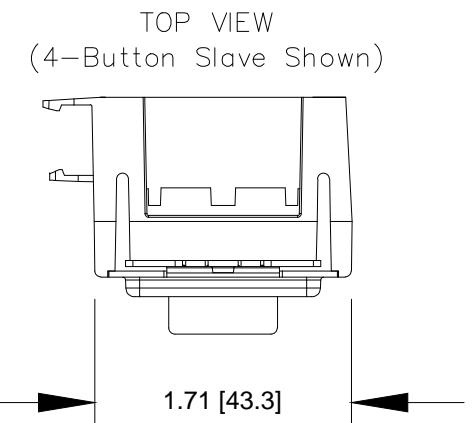

0700-5411  
2-Button  
Master Station Insert

0700-5412  
4-Button  
Master Station Insert

0700-5413  
1-Slider  
Master Station Insert

0700-5414  
2-Slider  
Master Station Insert

0700-5901  
2-Button  
Slave Station Insert

0700-5902  
4-Button  
Slave Station Insert

0700-5903  
1-Slider  
Slave Station Insert

0700-5904  
2-Slider  
Slave Station Insert

**Notes:**  
Stations mount on 1.88" [47.75mm] centers  
Available in the following colors:  
BL-Black  
WW-White

DRAWN BY: BRIAN F. EVANS  
DATE: 5/10/2017  
CHECKED: ROBERT BELL  
SCALE: NTS  
UNITS: INCHES [mm]

REV

**A**