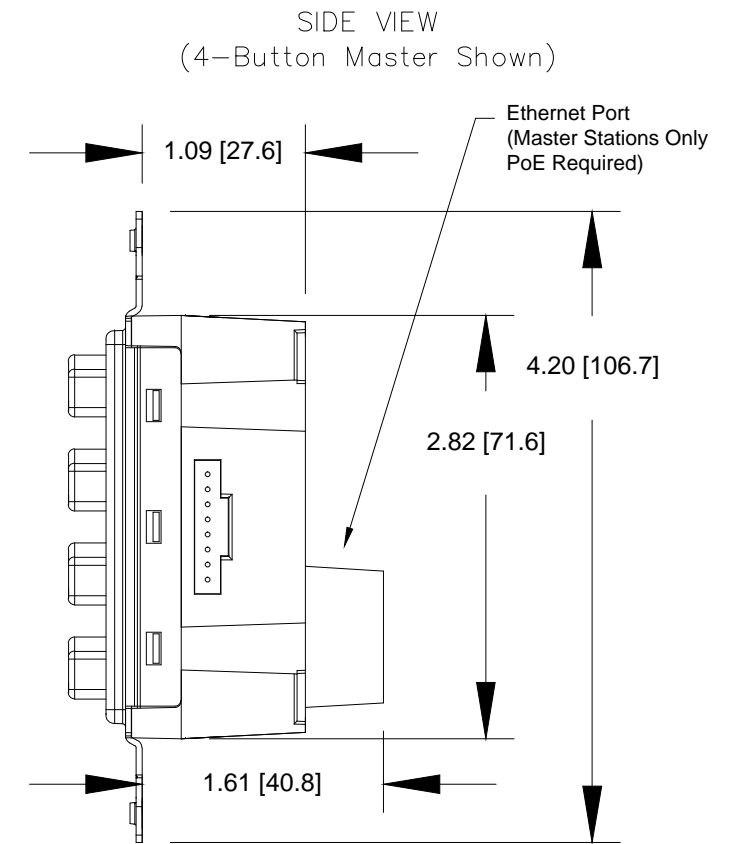

0700-5411  
2-Button  
Master Station Insert

0700-5412  
4-Button  
Master Station Insert

0700-5413  
1-Slider  
Master Station Insert

0700-5414  
2-Slider  
Master Station Insert

0700-5901  
2-Button  
Slave Station Insert

0700-5902  
4-Button  
Slave Station Insert

0700-5903  
1-Slider  
Slave Station Insert

0700-5904  
2-Slider  
Slave Station Insert

**Notes:**  
Stations mount on 1.88" [47.75mm] centers  
Available in the following colors:  
BL-Black  
WW-White

DRAWN BY: BRIAN F. EVANS  
DATE: 5/10/2017  
CHECKED: ROBERT BELL  
SCALE: NTS  
UNITS: INCHES [mm]

REV

**A**