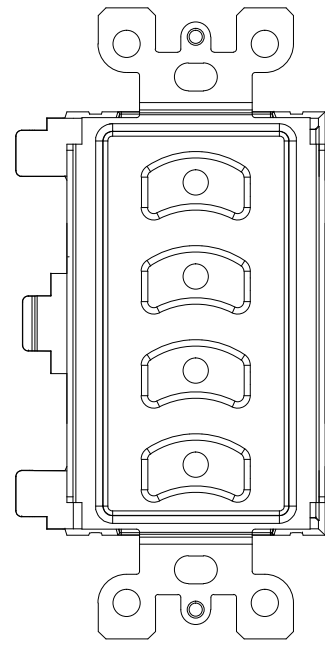

0700-5411  
2-Button  
Master Station Insert

0700-5412  
4-Button  
Master Station Insert

0700-5413  
1-Slider  
Master Station Insert

0700-5414  
2-Slider  
Master Station Insert

0700-5901  
2-Button  
Slave Station Insert

0700-5902  
4-Button  
Slave Station Insert

0700-5903  
1-Slider  
Slave Station Insert

0700-5904  
2-Slider  
Slave Station Insert

**Notes:**  
Stations mount on 1.88" [47.75mm] centers  
Available in the following colors:  
BL-Black  
WW-White

DRAWN BY: BRIAN F. EVANS  
DATE: 5/10/2017  
CHECKED: ROBERT BELL  
SCALE: NTS  
UNITS: INCHES [mm]

REV

**A**