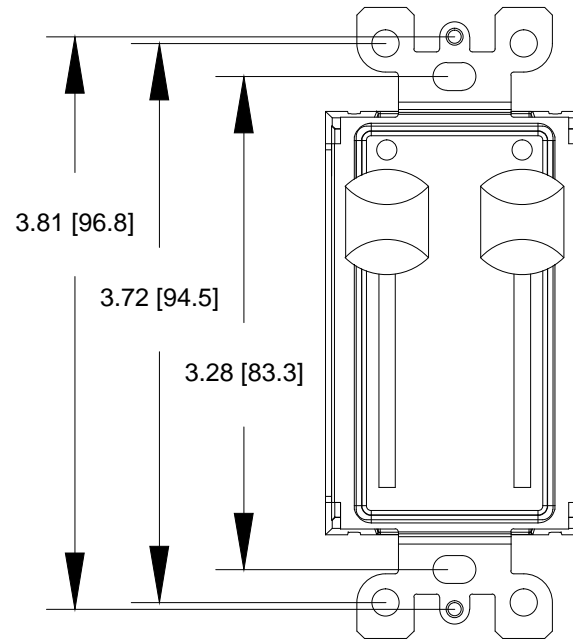

0700-5411  
2-Button  
Master Station Insert

0700-5412  
4-Button  
Master Station Insert

0700-5413  
1-Slider  
Master Station Insert

0700-5414  
2-Slider  
Master Station Insert

0700-5901  
2-Button  
Slave Station Insert

0700-5902  
4-Button  
Slave Station Insert

0700-5903  
1-Slider  
Slave Station Insert

0700-5904  
2-Slider  
Slave Station Insert

**Notes:**  
Stations mount on 1.88" [47.75mm] centers  
Available in the following colors:  
BL-Black  
WW-White

DRAWN BY: BRIAN F. EVANS  
DATE: 5/10/2017  
CHECKED: ROBERT BELL  
SCALE: NTS  
UNITS: INCHES [mm]

REV

**A**