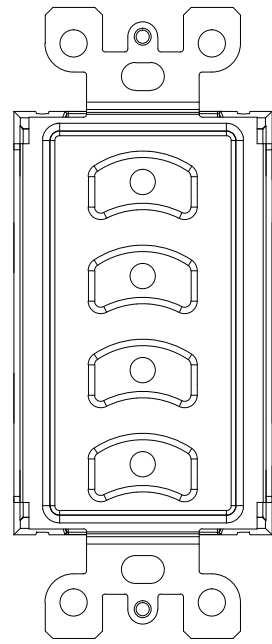

0700-5411  
2-Button  
Master Station Insert

0700-5412  
4-Button  
Master Station Insert

0700-5413  
1-Slider  
Master Station Insert

0700-5414  
2-Slider  
Master Station Insert

0700-5901  
2-Button  
Slave Station Insert

0700-5902  
4-Button  
Slave Station Insert

0700-5903  
1-Slider  
Slave Station Insert

0700-5904  
2-Slider  
Slave Station Insert

**Notes:**  
Stations mount on 1.88" [47.75mm] centers  
Available in the following colors:  
BL-Black  
WW-White

DRAWN BY: BRIAN F. EVANS  
DATE: 5/10/2017  
CHECKED: ROBERT BELL  
SCALE: NTS  
UNITS: INCHES [mm]

REV

**A**