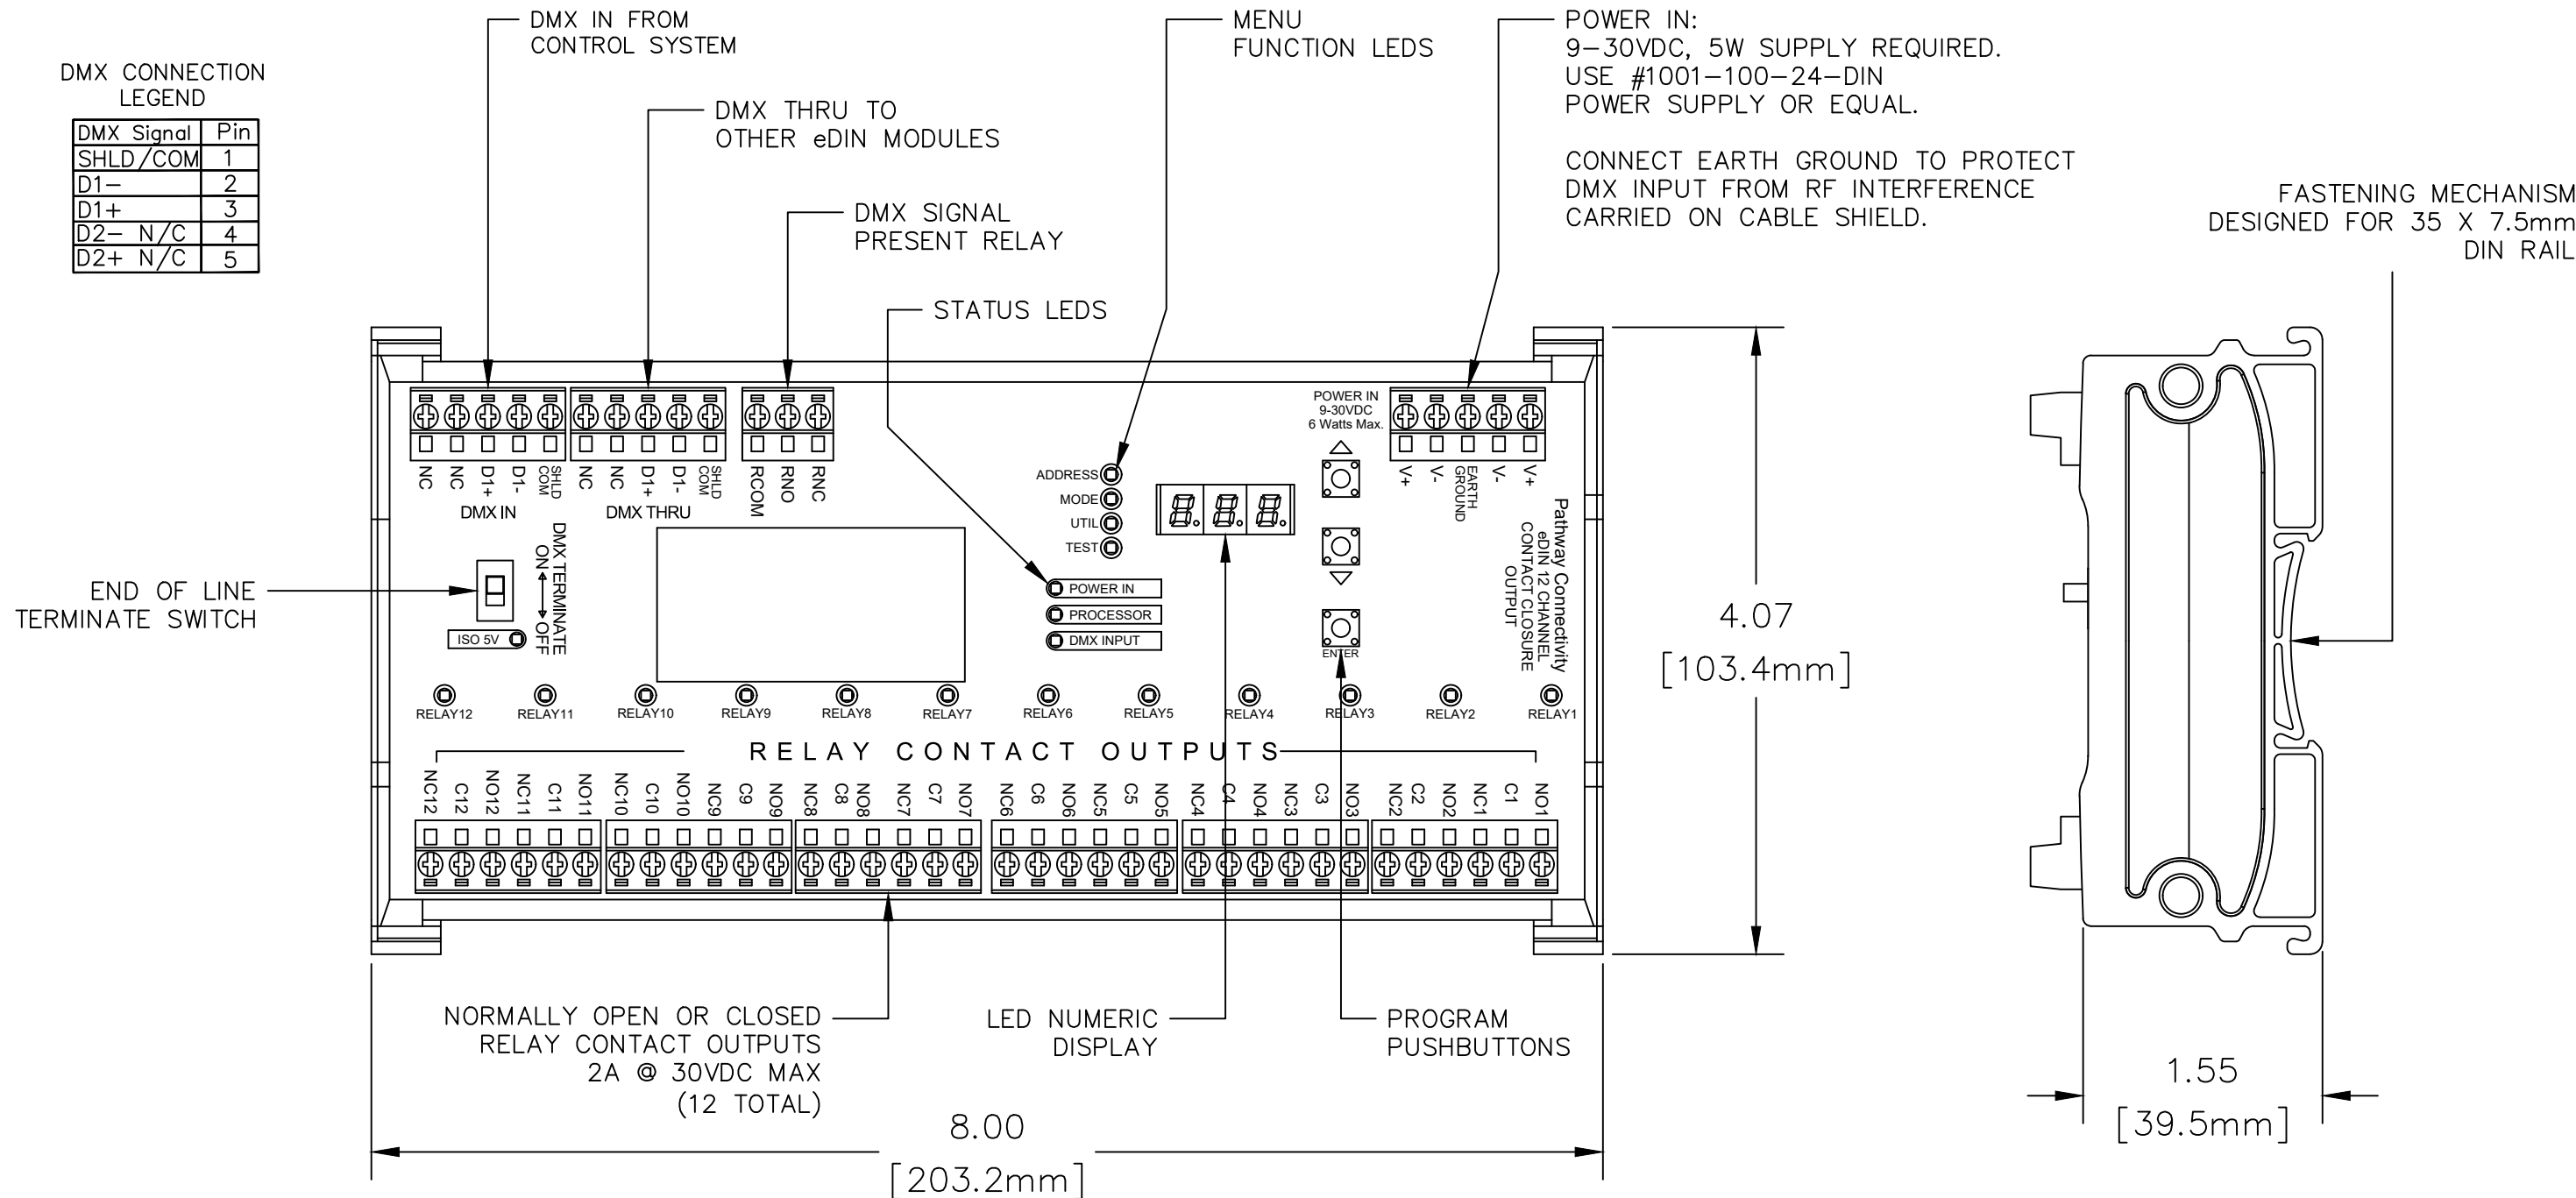

DMX CONNECTION LEGEND

DMX Signal	Pin
SHLD/COM	1
D1-	2
D1+	3
D2- N/C	4
D2+ N/C	5

1003 - Contact Closure, 12 Relays, eDIN

FILENAME: 1003 eDIN 12 Relay Contact Closure

PART NUMBER: 1003

Pathway Connectivity

103 Inglewood Plaza, 1439 17th Avenue SE
 Calgary, Alberta, Canada T2G 1J9
 Phone: +1(403)243-8110 Fax: +1(403)287-1281
<http://www.pathwayconnect.com>

DRAWN BY: TYLER FREDERICK

DATE: 4/02/2019

CHECKED:

SCALE: NTS

UNITS: INCHES [mm]

REV

D