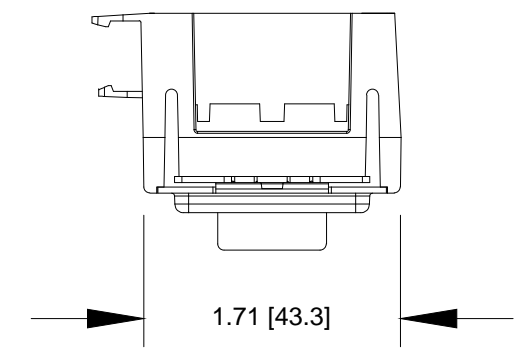

1.09 [27.6]

Ethernet Port
(Master Stations Only
PoE Required)

4.20 [106.7]

2.82 [71.6]

1.61 [40.8]

0700-5901
2-Button
Slave Station Insert

0700-5902
4-Button
Slave Station Insert

0700-5903
1-Slider
Slave Station Insert

0700-5904
2-Slider
Slave Station Insert

TOP VIEW
(4-Button Slave Shown)

1.71 [43.3]

Notes:
Stations mount on 1.88" [47.75mm] centers
Available in the following colors:
BL-Black
WW-White

Networked Sliders & Buttons PoE
0700-53xx

DRAWN BY:	BRIAN F. EVANS
DATE:	5/10/2017
CHECKED:	ROBERT BELL
SCALE:	NTS
UNITS:	INCHES [mm]

REV
A