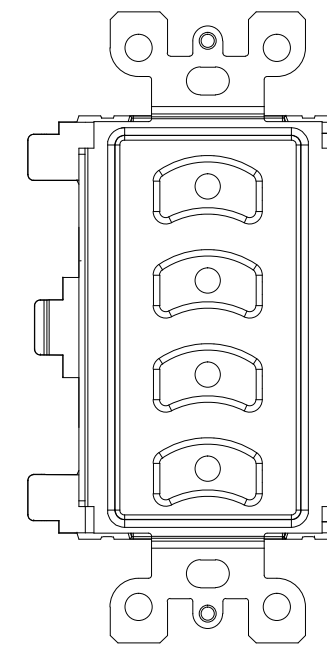

0700-5311
2-Button
Master Station Insert

0700-5312
4-Button
Master Station Insert

0700-5313
1-Slider
Master Station Insert

0700-5314
2-Slider
Master Station Insert

3.81 [96.8]

3.72 [94.5]

3.28 [83.3]

SIDE VIEW
(4-Button Master Shown)

1.09 [27.6]

Ethernet Port
(Master Stations Only
PoE Required)

4.20 [106.7]

2.82 [71.6]

1.61 [40.8]

0700-5901
2-Button
Slave Station Insert

0700-5902
4-Button
Slave Station Insert

0700-5903
1-Slider
Slave Station Insert

0700-5904
2-Slider
Slave Station Insert

TOP VIEW
(4-Button Slave Shown)

1.71 [43.3]

Notes:
Stations mount on 1.88" [47.75mm] centers
Available in the following colors:
BL-Black
WW-White

Networked Sliders & Buttons PoE
0700-53xx

DRAWN BY:	BRIAN F. EVANS
DATE:	5/10/2017
CHECKED:	ROBERT BELL
SCALE:	NTS
UNITS:	INCHES [mm]

REV
A