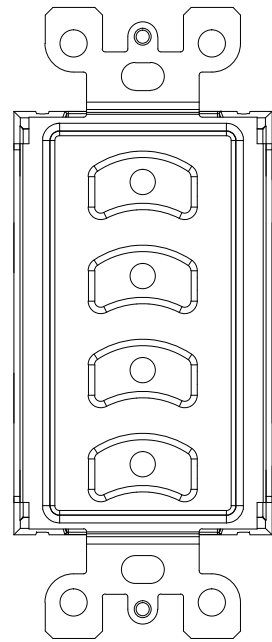

0700-5311
2-Button
Master Station Insert

0700-5312
4-Button
Master Station Insert

0700-5313
1-Slider
Master Station Insert

0700-5314
2-Slider
Master Station Insert

3.81 [96.8]

3.72 [94.5]

3.28 [83.3]

SIDE VIEW
(4-Button Master Shown)

1.09 [27.6]

Ethernet Port
(Master Stations Only
PoE Required)

4.20 [106.7]

2.82 [71.6]

1.61 [40.8]

0700-5901
2-Button
Slave Station Insert

0700-5902
4-Button
Slave Station Insert

0700-5903
1-Slider
Slave Station Insert

0700-5904
2-Slider
Slave Station Insert

TOP VIEW
(4-Button Slave Shown)

1.71 [43.3]

Notes:
Stations mount on 1.88" [47.75mm] centers
Available in the following colors:
BL-Black
WW-White

Networked Sliders & Buttons PoE
0700-53xx

DRAWN BY:	BRIAN F. EVANS
DATE:	5/10/2017
CHECKED:	ROBERT BELL
SCALE:	NTS
UNITS:	INCHES [mm]

REV
A