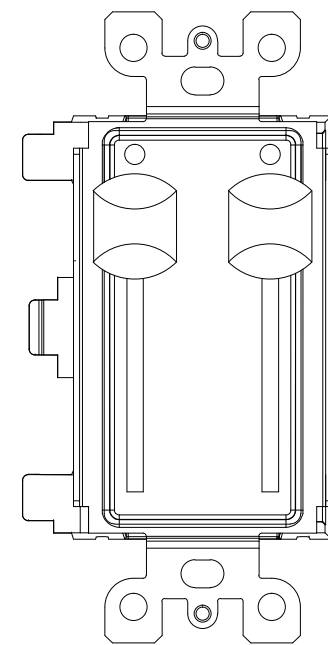

0700-5311
2-Button
Master Station Insert

0700-5312
4-Button
Master Station Insert

0700-5313
1-Slider
Master Station Insert

0700-5314
2-Slider
Master Station Insert

3.81 [96.8]

3.72 [94.5]

3.28 [83.3]

SIDE VIEW
(4-Button Master Shown)

1.09 [27.6]

Ethernet Port
(Master Stations Only
PoE Required)

4.20 [106.7]

2.82 [71.6]

1.61 [40.8]

0700-5901
2-Button
Slave Station Insert

0700-5902
4-Button
Slave Station Insert

0700-5903
1-Slider
Slave Station Insert

0700-5904
2-Slider
Slave Station Insert

TOP VIEW
(4-Button Slave Shown)

1.71 [43.3]

Notes:
Stations mount on 1.88" [47.75mm] centers
Available in the following colors:
BL-Black
WW-White

Networked Sliders & Buttons PoE
0700-53xx

DRAWN BY:	BRIAN F. EVANS
DATE:	5/10/2017
CHECKED:	ROBERT BELL
SCALE:	NTS
UNITS:	INCHES [mm]

REV
A