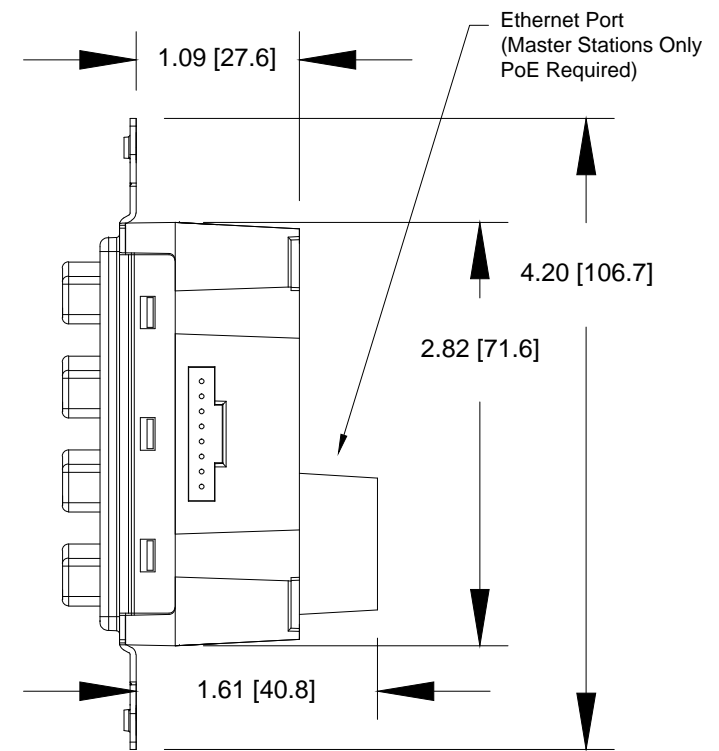

0700-5311
2-Button
Master Station Insert

0700-5312
4-Button
Master Station Insert

0700-5313
1-Slider
Master Station Insert

0700-5314
2-Slider
Master Station Insert

3.81 [96.8]

3.72 [94.5]

3.28 [83.3]

SIDE VIEW
(4-Button Master Shown)

1.09 [27.6]

Ethernet Port
(Master Stations Only
PoE Required)

4.20 [106.7]

2.82 [71.6]

1.61 [40.8]

0700-5901
2-Button
Slave Station Insert

0700-5902
4-Button
Slave Station Insert

0700-5903
1-Slider
Slave Station Insert

0700-5904
2-Slider
Slave Station Insert

TOP VIEW
(4-Button Slave Shown)

1.71 [43.3]

Notes:
Stations mount on 1.88" [47.75mm] centers
Available in the following colors:
BL-Black
WW-White

Networked Sliders & Buttons PoE
0700-53xx

DRAWN BY:	BRIAN F. EVANS
DATE:	5/10/2017
CHECKED:	ROBERT BELL
SCALE:	NTS
UNITS:	INCHES [mm]

REV
A