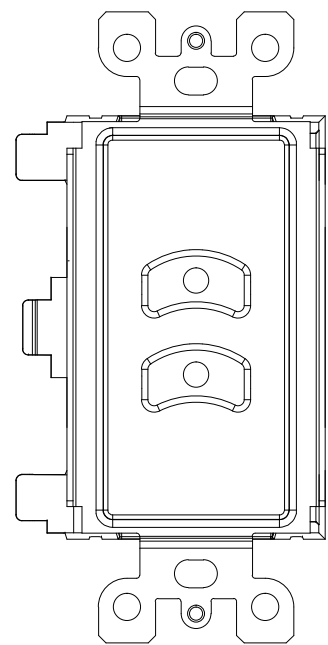

0700-5311
2-Button
Master Station Insert

0700-5312
4-Button
Master Station Insert

0700-5313
1-Slider
Master Station Insert

0700-5314
2-Slider
Master Station Insert

3.81 [96.8]

3.72 [94.5]

3.28 [83.3]

SIDE VIEW
(4-Button Master Shown)

1.09 [27.6]

Ethernet Port
(Master Stations Only
PoE Required)

4.20 [106.7]

2.82 [71.6]

1.61 [40.8]

0700-5901
2-Button
Slave Station Insert

0700-5902
4-Button
Slave Station Insert

0700-5903
1-Slider
Slave Station Insert

0700-5904
2-Slider
Slave Station Insert

TOP VIEW
(4-Button Slave Shown)

1.71 [43.3]

Notes:
Stations mount on 1.88" [47.75mm] centers
Available in the following colors:
BL-Black
WW-White

Networked Sliders & Buttons PoE
0700-53xx

DRAWN BY:	BRIAN F. EVANS
DATE:	5/10/2017
CHECKED:	ROBERT BELL
SCALE:	NTS
UNITS:	INCHES [mm]

REV
A