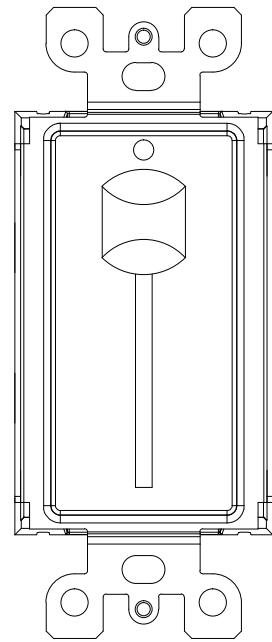

0700-5311
2-Button
Master Station Insert

0700-5312
4-Button
Master Station Insert

0700-5313
1-Slider
Master Station Insert

0700-5314
2-Slider
Master Station Insert

3.81 [96.8]

3.72 [94.5]

3.28 [83.3]

SIDE VIEW
(4-Button Master Shown)

1.09 [27.6]

Ethernet Port
(Master Stations Only
PoE Required)

4.20 [106.7]

2.82 [71.6]

1.61 [40.8]

0700-5901
2-Button
Slave Station Insert

0700-5902
4-Button
Slave Station Insert

0700-5903
1-Slider
Slave Station Insert

0700-5904
2-Slider
Slave Station Insert

TOP VIEW
(4-Button Slave Shown)

1.71 [43.3]

Notes:
Stations mount on 1.88" [47.75mm] centers
Available in the following colors:
BL-Black
WW-White

Networked Sliders & Buttons PoE
0700-53xx

DRAWN BY:	BRIAN F. EVANS
DATE:	5/10/2017
CHECKED:	ROBERT BELL
SCALE:	NTS
UNITS:	INCHES [mm]

REV
A