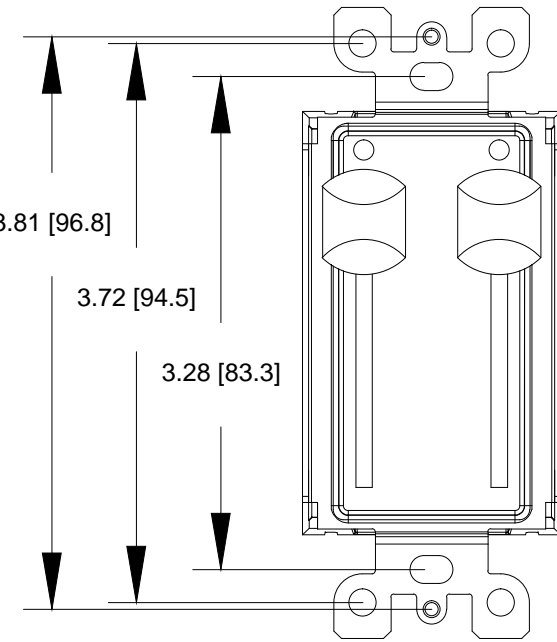

0700-5311
2-Button
Master Station Insert

0700-5312
4-Button
Master Station Insert

0700-5313
1-Slider
Master Station Insert

0700-5314
2-Slider
Master Station Insert

3.81 [96.8]

3.72 [94.5]

3.28 [83.3]

SIDE VIEW
(4-Button Master Shown)

1.09 [27.6]

Ethernet Port
(Master Stations Only
PoE Required)

4.20 [106.7]

2.82 [71.6]

1.61 [40.8]

0700-5901
2-Button
Slave Station Insert

0700-5902
4-Button
Slave Station Insert

0700-5903
1-Slider
Slave Station Insert

0700-5904
2-Slider
Slave Station Insert

TOP VIEW
(4-Button Slave Shown)

1.71 [43.3]

Notes:
Stations mount on 1.88" [47.75mm] centers
Available in the following colors:
BL-Black
WW-White

Networked Sliders & Buttons PoE
0700-53xx

DRAWN BY:	BRIAN F. EVANS
DATE:	5/10/2017
CHECKED:	ROBERT BELL
SCALE:	NTS
UNITS:	INCHES [mm]

REV
A