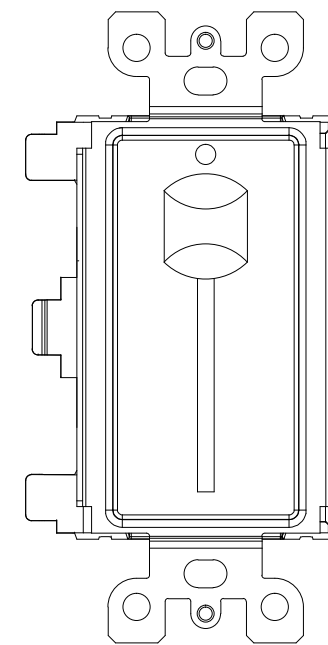

0700-5311
2-Button
Master Station Insert

0700-5312
4-Button
Master Station Insert

0700-5313
1-Slider
Master Station Insert

0700-5314
2-Slider
Master Station Insert

3.81 [96.8]

3.72 [94.5]

3.28 [83.3]

SIDE VIEW
(4-Button Master Shown)

1.09 [27.6]

Ethernet Port
(Master Stations Only
PoE Required)

4.20 [106.7]

2.82 [71.6]

1.61 [40.8]

0700-5901
2-Button
Slave Station Insert

0700-5902
4-Button
Slave Station Insert

0700-5903
1-Slider
Slave Station Insert

0700-5904
2-Slider
Slave Station Insert

TOP VIEW
(4-Button Slave Shown)

1.71 [43.3]

Notes:
Stations mount on 1.88" [47.75mm] centers
Available in the following colors:
BL-Black
WW-White

Networked Sliders & Buttons PoE
0700-53xx

DRAWN BY:	BRIAN F. EVANS
DATE:	5/10/2017
CHECKED:	ROBERT BELL
SCALE:	NTS
UNITS:	INCHES [mm]

REV
A