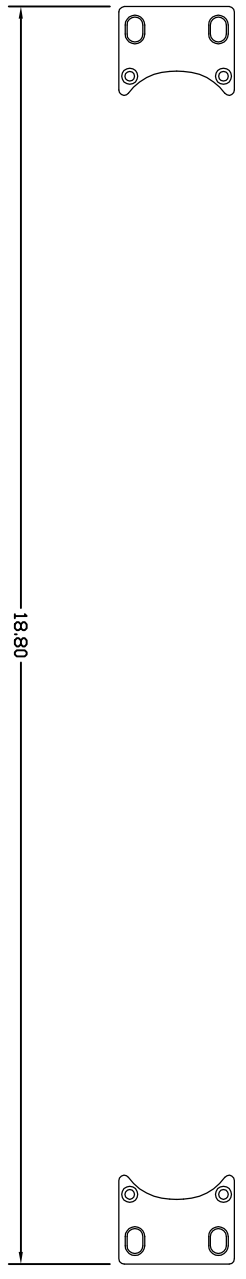

FRONT

SIDE

REAR

18.80

17.04

7.00

1.73

0.33

REV
A

FRONT

SIDE

REAR

FILENAME: PART NUMBER: 6402

6402 PATHPORT OCTO

Pathway Connectivity
 #103 - 1439 17 Ave SE
 Calgary AB T2G 1J9
 P: +1 403 243 8110
 F: +1 403 287 1281
 www.pathwayconnect.com

DRAWN BY: R Armstrong
 DATE: August 2009
 CHECKED: DAVID HIGGINS
 SCALE: NTS
 UNITS: INCHES

REV
A

17.04

1.73

0.33

0.15

7.00

FRONT

SIDE

REV
A

FRONT

SIDE

REAR

FILENAME: PART NUMBER: 6404

6404 Pathport Octio

Pathway Connectivity
 #103 - 1439 17 Ave SE
 Calgary AB T2G 1J9
 P: +1 403 243 8110
 F: +1 403 287 1281
 www.pathwayconnect.com

DRAWN BY:	R Armstrong
DATE:	August 2009
CHECKED:	DAVID HIGGINS
SCALE:	NTS
UNITS:	INCHES